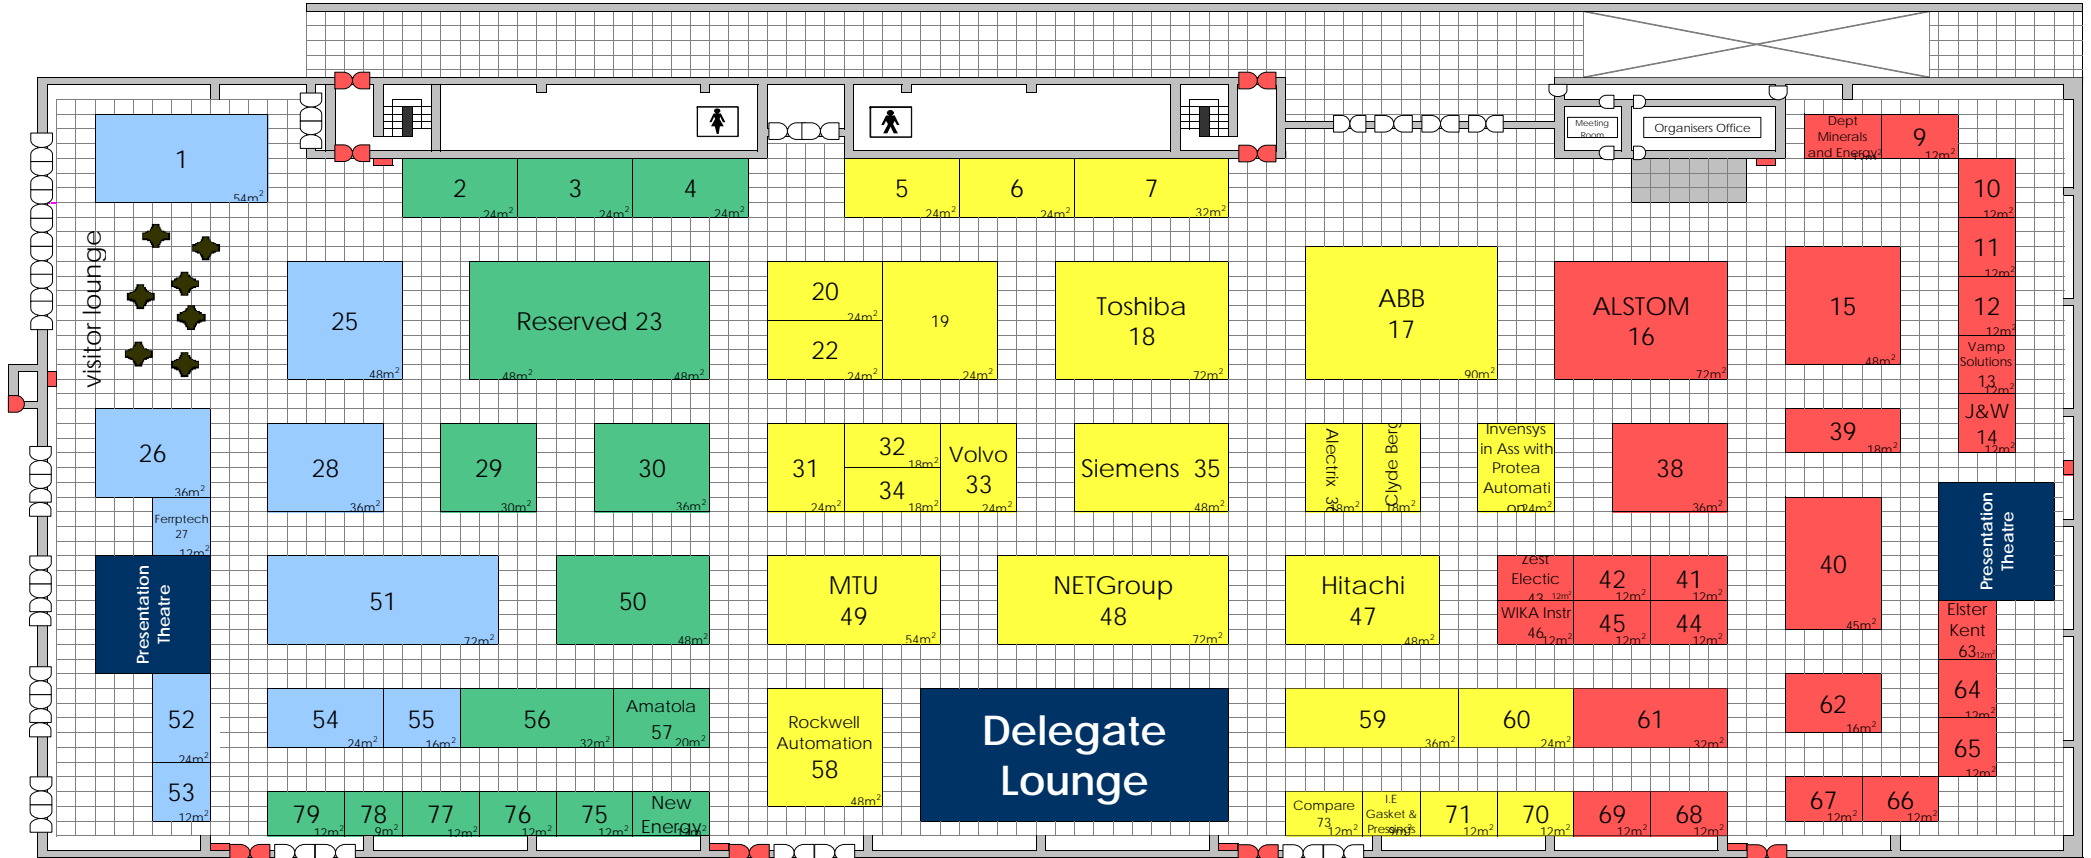

PAN AFRICAN POWER CONGRESS & EXPO
4 - 6 APRIL 2006
HALL 3 GALLAGHER ESTATE MIDRAND SOUTH AFRICA

GREY GRID IN BACKGROUND = 1m x 1m
Floorplan subject to change

■ Energy Efficiency
 ■ Renewable Energy
 ■ Power Generation
 ■ T & D World

Organised by: **terrapinn**
B2B media